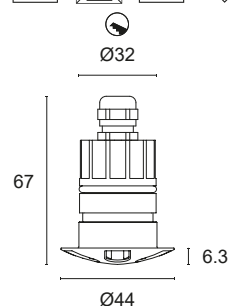

 **MADE IN ITALY**

BASIC CODES

**L404L.**

LIGHT BEAM

 **R5** Radial 5 apertures

LED COLOUR

 **BN** 4000K  
 **BC** 3000K  
 **CC** 2700K

Code example:

DEHO 4 L + radial light beam 5 aperture + 3000K = Code: L404L.R5BC